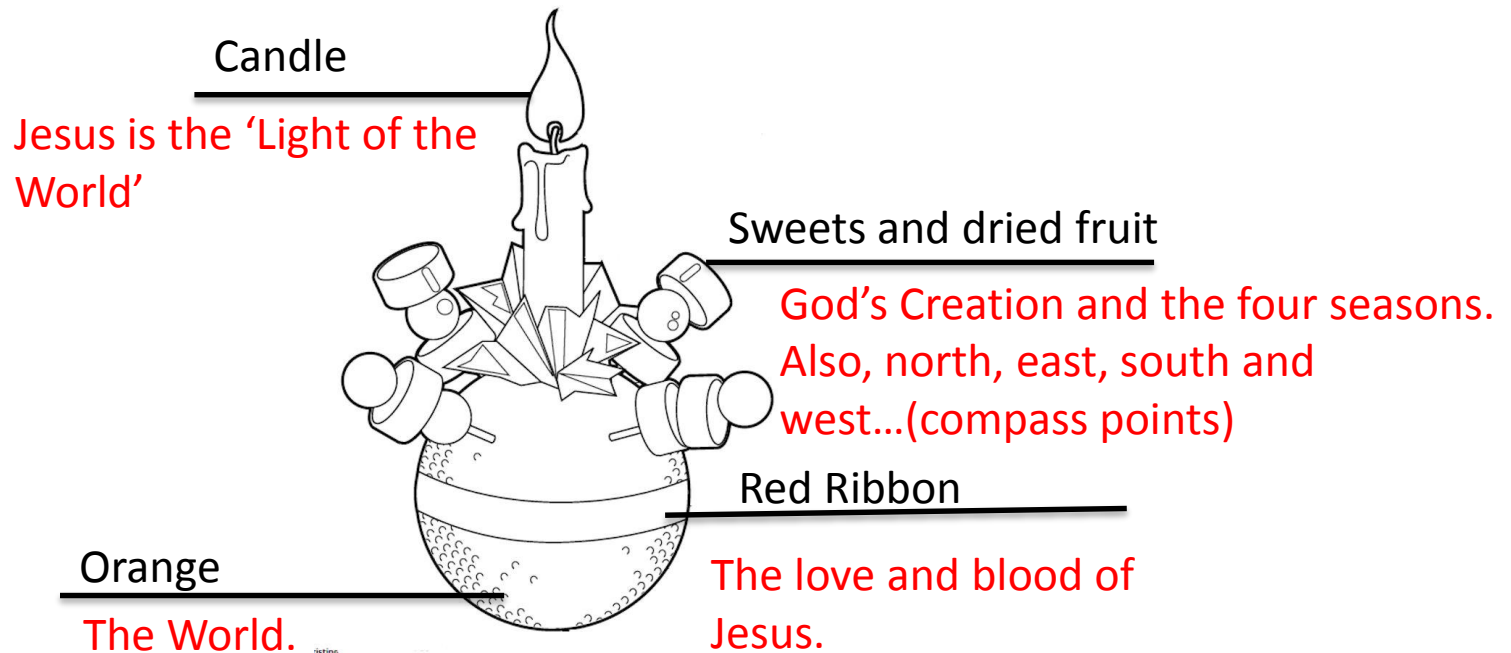

SC: To describe how light is used in a Christingle and what it represents, linking it with Christian belief.

How did you get on?

Christingle

Word Bank:

Light of the World, Creation, Love, Blood, World