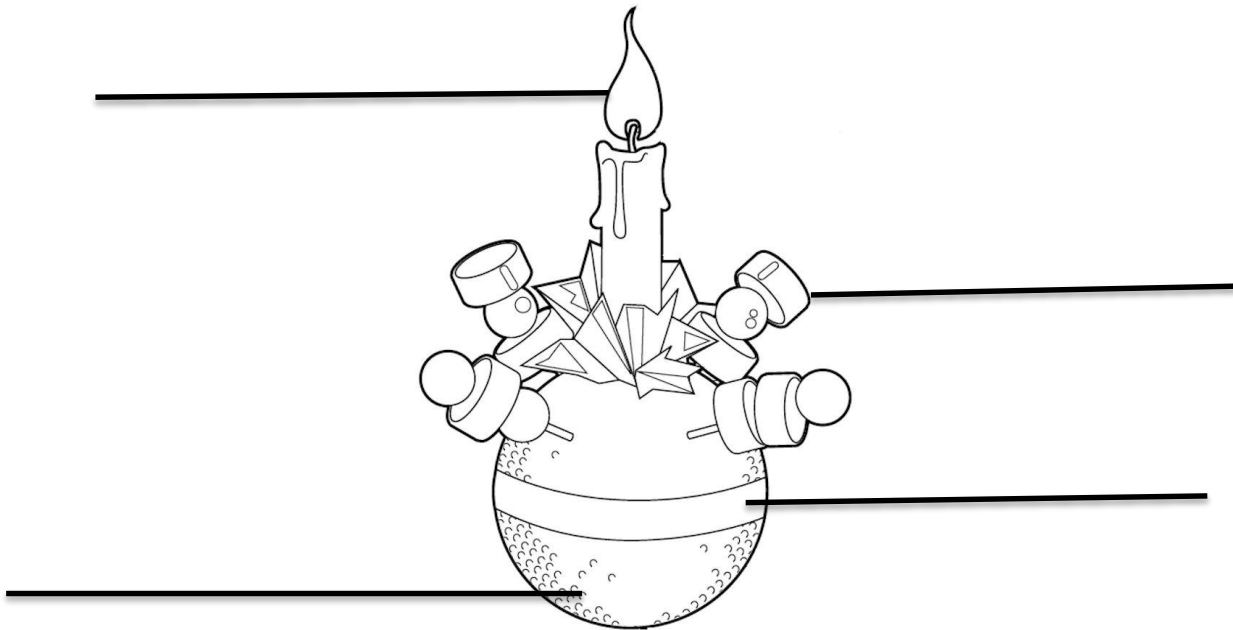

/SC: To describe how light is used in a christingle and what it represents, linking it with Christian belief.

Christingle

Word Bank:

Light of the World, Creation, Love,
Blood, World